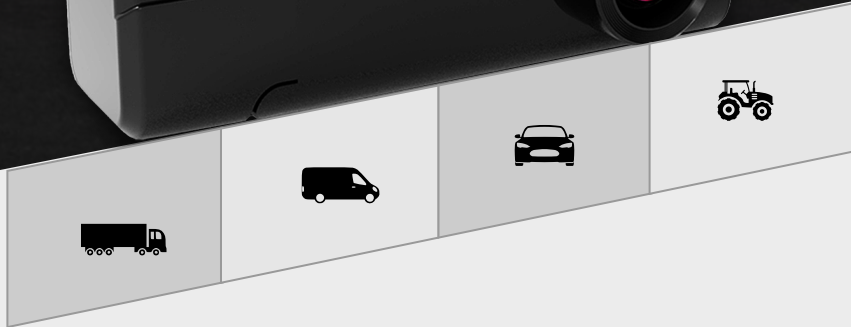

TITAN DASHCAM

1080p Full HD Recording

165° Wide Angle Lens

Anti Tamper

Low Power Consumption

Built-In GPS

Parking Mode

Built-In G-Sensor

Panic Button

Format Free

1 or 2 Channel

SPECIFICATION

MODEL	TITAN I	TITAN II
Channel	1	2
Camera (Front)	1/2.9" CMOS Digital	
Camera Angle (Front/Rear)	165	165/130
Recording Resolution (Front)	1920 x 1080 / 30FPS	1920 x 1080 / 30FPS
Recording Resolution (Rear)	-	1080 x 720 / 30FPS
Recording Mode	Driving, Parking, Event	
Video Out	None	CVBS output (1V Vp-p 75ohm)
GPS	Built-in GPS or External GPS	
G-Sensor	Built-in 14 Bit 3 Axis (X, Y, Z axis), acceleration sensor	
Memory Card	MicroSD Memory Card - SDXC (recommended) : 8GB ~ 128GB	
Audio Recording	Via built-in high-sensitivity microphone / PCM compression	
Voice Notice	Built-in high quality speaker for status notice (Voice/Buzzer)	
Battery Protection	Yes	
Exclusive PC Viewer	Yes	
Power - Rated Voltage	DC 12V ~ 24V	
Power - Operating Voltage	DC 7V ~ 28V	
Power Consumption	12V (190 ~ 230mA)	12V (210 ~ 250mA)
Temperature Range - Operating	-10°C ~ 70°C	
Temperature Range - Storage	-30°C ~ 80°C	